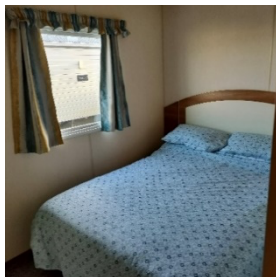

# SVP CARAVAN TO LET

Sandy Bay Holiday Park, Northumberland

**£400 per week**

**Modern 3 Bedroom with Central Heating – Sleeps 6-8 People  
Saturday to Saturday – Check In 4pm – Check Out 10 am**

Families can enjoy accessing the Park's many onsite facilities including an indoor heated Swimming Pool, Shop, Adventure Playground, Multi-Sports Court, Restaurant and Bar, Kids Club and Softplay, Family Entertainment at The Showbar, Takeaway, Laundry and direct access to the Beach.